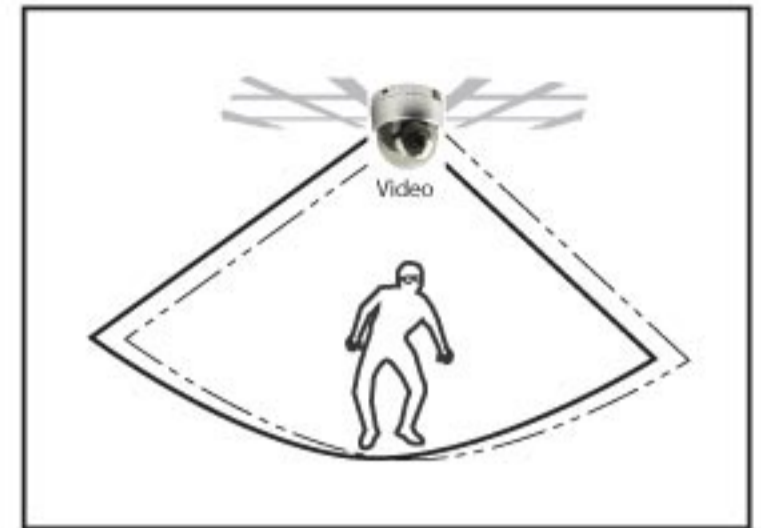

Vandal / Weather Proof Super Mini Dome Color Camera

1/3" **SONY** CCD Color Camera Ceiling Mount
Super Wide Angle 2.5mm Lens

CD15VPW

■ Specification

ITEMS	CD15VPW
TYPE	COLOR DOME CAMERA
PICK-UP DEVICE	1/3" SONY CCD IMAGE SENSOR
PICTURE ELEMENTS H X V	NTSC: 512 X 492 - PAL: 512 X 582
HORIZONTAL RESOLUTION	420 Lines
VERTICAL FREQUENCY	NTSC: 59.94Hz - PAL: 50Hz
SCANNING SYSTEM	2:1 Interlace
MINI ILLUMINATION	0.5 LUX
SYNCHRONIZATION	Internal
S/N RATIO	>48dB
ELECTRONIC SHUTTER	UP TO 1/100.000sec.
WHITE BALANCE	AUTO WHITE BALANCE
LENS	Super Wide Angle 2.5mm Lens
GAMMA	0.45
VIDEO OUTPUT	1Vp-p, 75 Ohms
AUTO GAIN CONTROL	AUTO
POWER SUPPLY	12VDC (+/-10%)
POWER CONSUMPTION	150mA (+/-10%)
COLOR	SILVER
WEIGHT	1.5lb - 680g
STORAGE TEMPERATURE	(-) 30°C to (+)60°C
OPERATING TEMPERATURE	(-) 10°C to (+)50°C