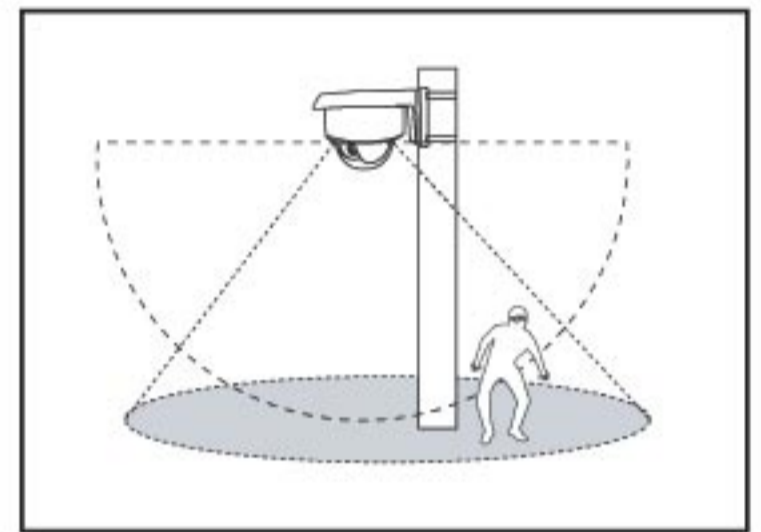

Vandal / Weather Proof Super Mini Dome Color Camera

1/3" **SONY** CCD Color Camera Ceiling Mount
Super Wide Angle 2.5mm Lens

CD15VPW

■ Specification

ITEMS	CD15VPW
TYPE	COLOR DOME CAMERA
PICK-UP DEVICE	1/3" SONY CCD IMAGE SENSOR
PICTURE ELEMENTS H X V	NTSC: 512 X 492 - PAL: 512 X 582
HORIZONTAL RESOLUTION	420 Lines
VERTICAL FREQUENCY	NTSC: 59.94Hz - PAL: 50Hz
SCANNING SYSTEM	2:1 Interlace
MINI ILLUMINATION	0.5 LUX
SYNCHRONIZATION	Internal
S/N RATIO	>48dB
ELECTRONIC SHUTTER	UP TO 1/100.000sec.
WHITE BALANCE	AUTO WHITE BALANCE
LENS	Super Wide Angle 2.5mm Lens
GAMMA	0.45
VIDEO OUTPUT	1Vp-p, 75 Ohms
AUTO GAIN CONTROL	AUTO
POWER SUPPLY	12VDC (+/-10%)
POWER CONSUMPTION	150mA (+/-10%)
COLOR	SILVER
WEIGHT	1.5lb - 680g
STORAGE TEMPERATURE	(-) 30°C to (+)60°C
OPERATING TEMPERATURE	(-) 10°C to (+)50°C